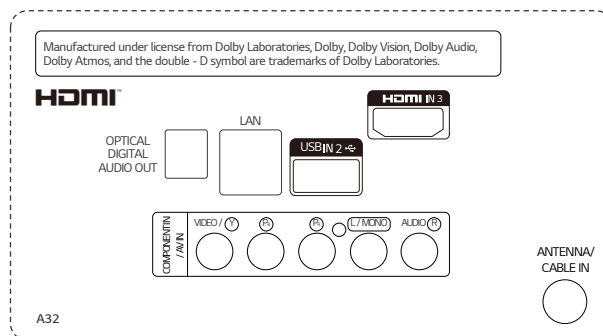

CONNECTIVITY

65" / 55" / 50" / 43"

Rear

Side

* Dimensions & Jack Panels may differ from the above image, so please contact LG sales team to verify before ordering.