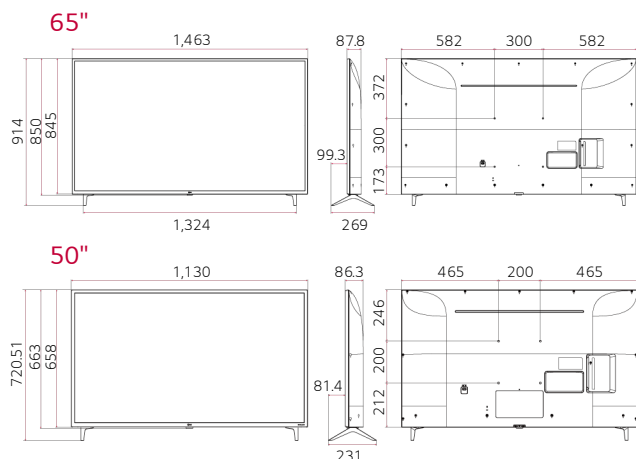

PRODUCT INFORMATION

* 55 inch

UN731C (ASIA)

Design	Stand Type	2 Pole Stand
Display	Inch	65" / 55" / 50" / 43"
	Resolution	3,840 × 2,160 (UHD)
Broadcasting System	DVB-T2, Analog TV Reception	

DIMENSION

(unit: mm)