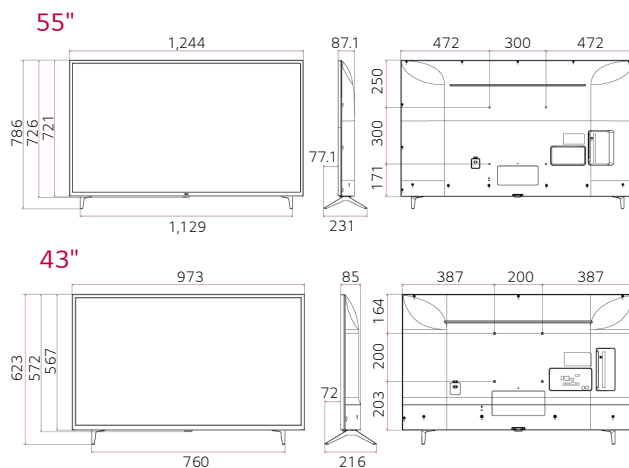

PRODUCT INFORMATION

* 55 inch

UN731C (ASIA)

Design	Stand Type	2 Pole Stand
Display	Inch	65" / 55" / 50" / 43"
	Resolution	3,840 × 2,160 (UHD)
Broadcasting System	DVB-T2, Analog TV Reception	

DIMENSION

(unit: mm)