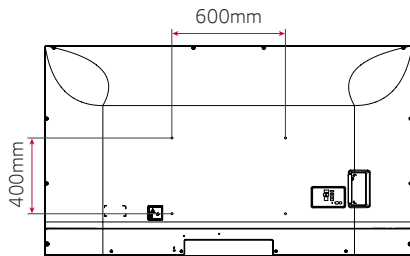

* The availability of "Signage365Care" service can differ by region, so please contact the LG sales representative in your region for further details.

DIMENSIONS (86" / 75" / 65")

86"

75"

65"

SPECIFICATIONS