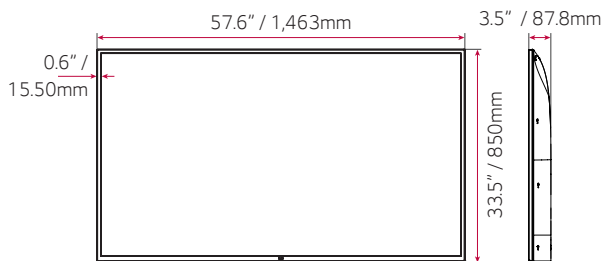

* The availability of "Signage365Care" service can differ by region, so please contact the LG sales representative in your region for further details.

DIMENSIONS (86" / 75" / 65")

86"

75"

65"

SPECIFICATIONS