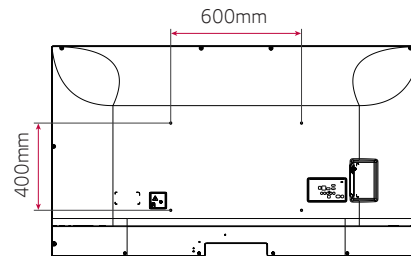

* The availability of "Signage365Care" service can differ by region, so please contact the LG sales representative in your region for further details.

DIMENSIONS (86" / 75" / 65")

86"

75"

65"

SPECIFICATIONS