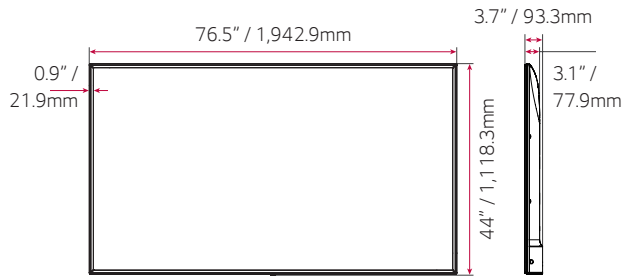

* The availability of "Signage365Care" service can differ by region, so please contact the LG sales representative in your region for further details.

DIMENSIONS (86" / 75" / 65")

86"

75"

65"

SPECIFICATIONS