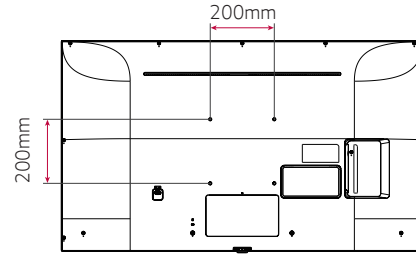

DIMENSIONS (55" / 50" / 43")

55"

50"

43"