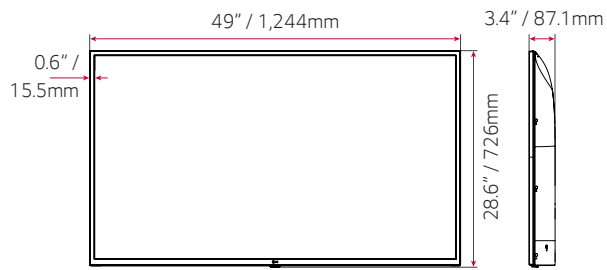

DIMENSIONS (55" / 50" / 43")

55"