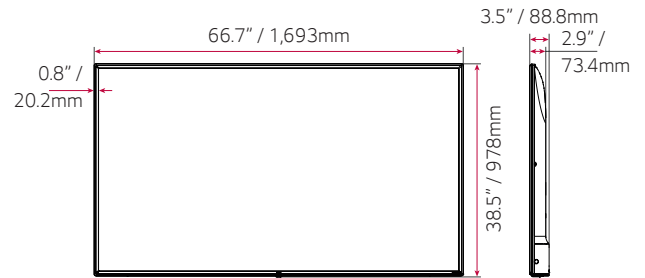

* The availability of "Signage365Care" service can differ by region, so please contact the LG sales representative in your region for further details.

DIMENSIONS (86" / 75" / 65")

86"

75"

65"

SPECIFICATIONS