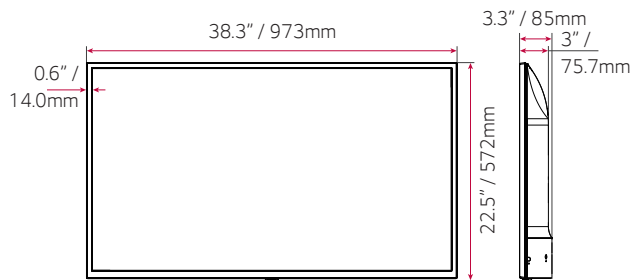

DIMENSIONS (55" / 50" / 43")

55"

50"

43"