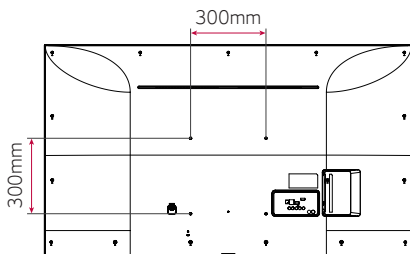

* The availability of "Signage365Care" service can differ by region, so please contact the LG sales representative in your region for further details.

DIMENSIONS (86" / 75" / 65")

86"

75"

65"

SPECIFICATIONS