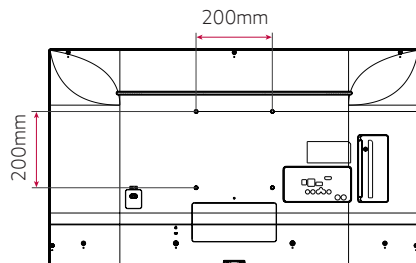

DIMENSIONS (55" / 50" / 43")

55"

50"

43"