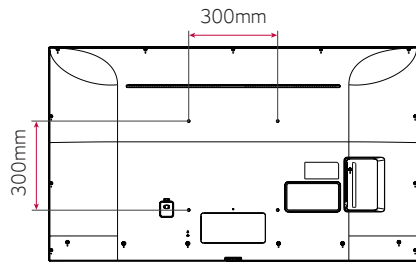

DIMENSIONS (55" / 50" / 43")

55"