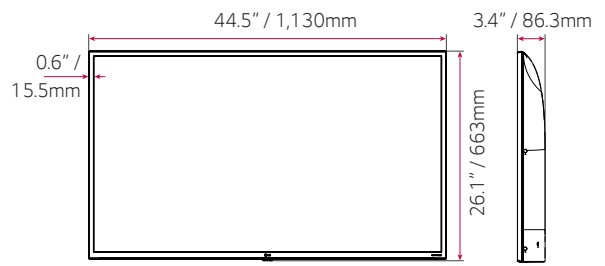

DIMENSIONS (55" / 50" / 43")

55"

50"

43"