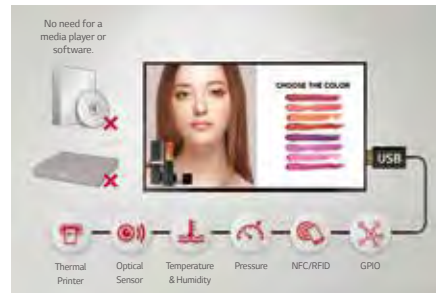

Various Sensor Applications

LG webOS smart signage platform easily supports connections with external sensors such as GPIO, NFC/RFID, temperature sensors, etc. via USB plug-in. The overall cost for maintenance is reduced as there's no need to purchase additional software or media players for creating value-added solutions.