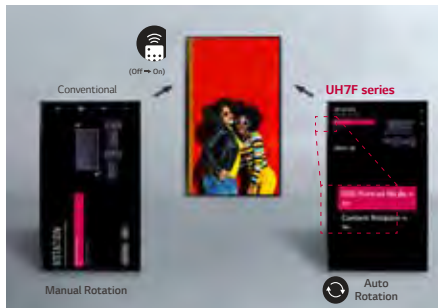

IP5x Certified Design

The IP5x Dust-Proof Certification ensures that the product is well-protected from dust, eliminating the risk of performance degradation.

30° Tilting Installation

When a display is installed at high places, it is usually tilted for the user's comfort viewing. In consideration of this, the UH7F series supports the installation with 30 degrees of tilt*.

* Tilt installation of up to 30 degrees facedown is supported.
(in conditions within 30°C temperature, 50% humidity)

Auto Screen Rotation

The UH7F series automatically detects its orientation (landscape or portrait mode) in the initial installation step, so manual rotation set-up process isn't required. The direction of OSD and background contents will be already set when you turn on a display at first.

Fine Adjustment

The UH7F series is equipped with a "horizontal sensor" which shows users how the device is tilt, so that it can be precisely installed.

Remote Monitoring

The UH7F series can email notifications to users when there is a problem, such as tilting of the product by external impact, so users can operate the product in a safer manner as they can get the information about the problem right away.