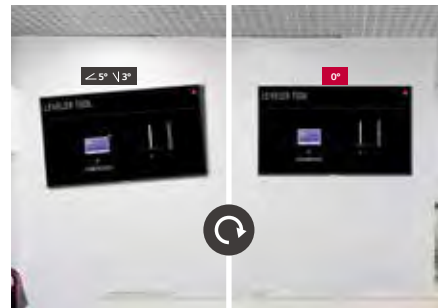

* Tilt installation of up to 30 degrees facedown is supported.
(in conditions within 30°C temperature, 50% humidity)

Auto Screen Rotation

The UH7F series automatically detects its orientation (landscape or portrait mode) in the initial installation step, so manual rotation set-up process isn't required. The direction of OSD and background contents will be already set when you turn on a display at first.

Fine Adjustment

The UH7F series is equipped with a "horizontal sensor" which shows users how the device is tilt, so that it can be precisely installed.

Remote Monitoring

The UH7F series can email notifications to users when there is a problem, such as tilting of the product by external impact, so users can operate the product in a safer manner as they can get the information about the problem right away.