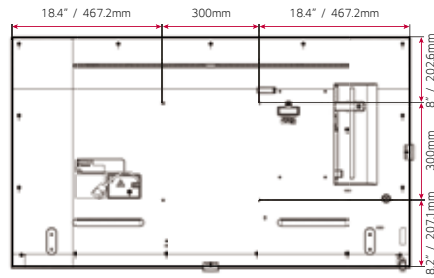

65"

55"

49"

CONNECTIVITY

65" | 55" | 49"

- 1 LAN
- 2 HDMI IN1
- 3 HDMI IN2
- 4 DP IN
- 5 DP OUT
- 6 HDMI IN3
- 7 DVI-D IN
- 8 IR & LIGHT SENSOR
- 9 USB IN
- 10 AUDIO IN
- 11 AUDIO OUT
- 12 RS-232C IN
- 13 RS-232C OUT

* Dimensions & Jack Panels (Read/Side) may differ from the above image, so please contact LG salesteam to verify before ordering.