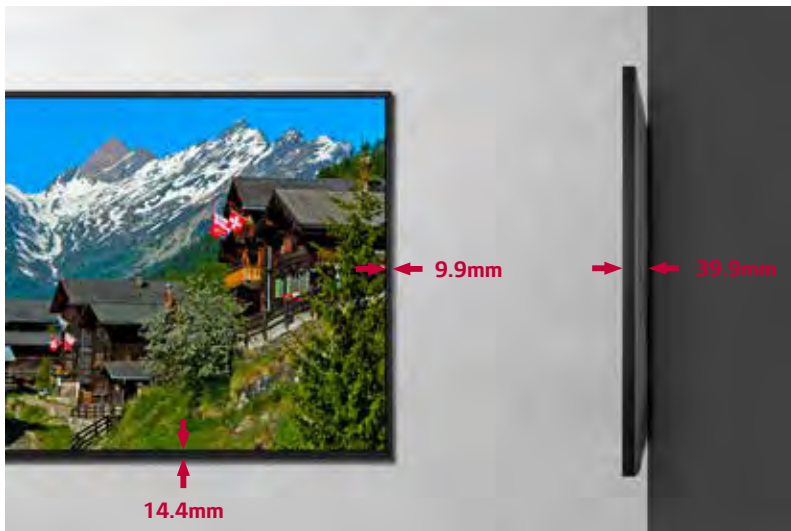

H.264

HEVC

* HEVC : High Efficiency Video Coding

Narrow Bezel & Slim Depth

The UH7F Series has a narrow bezel thickness, which enhances the immersive viewing experience and provides a sophisticated design, improving the décor of virtually any space where the product is installed.