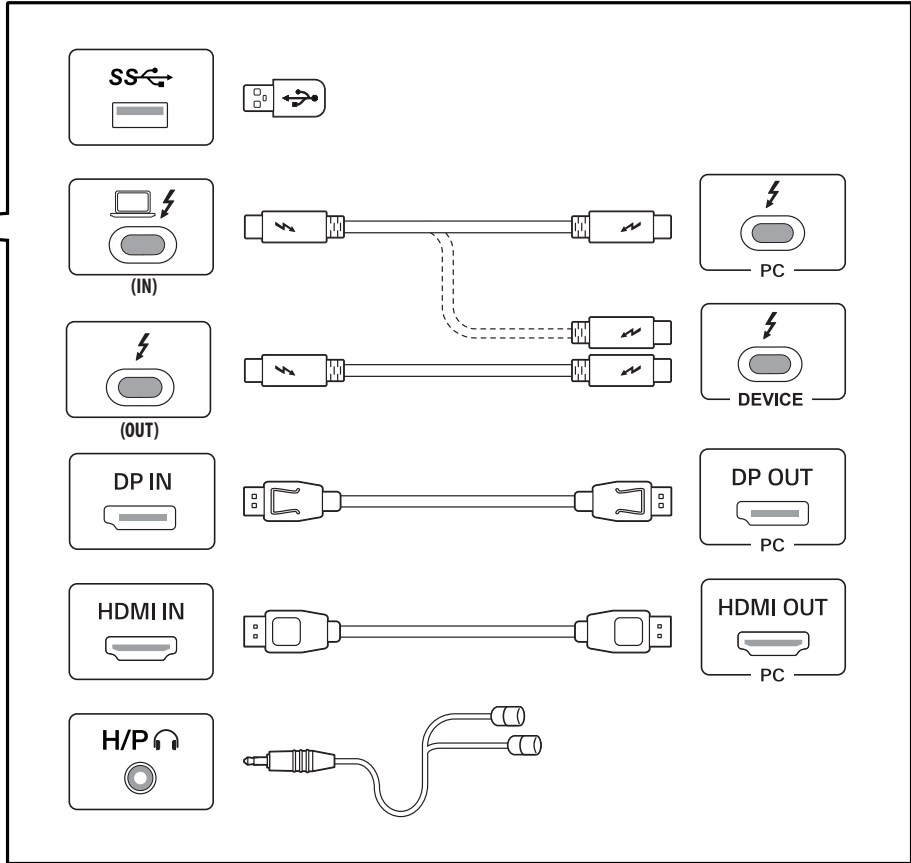

# LED LCD COMPUTER MONITOR (LED Computer Monitor)

40WP95C

You can download manuals from the LGE website.  
OWNER'S MANUAL AND REGULATORY INFO. are available at <https://www.lg.com/au/support/manuals>.  
PLEASE READ SAFETY INFORMATION BEFORE INSTALLATION AND USE. SCAN QR CODE TO ACCESS.

\* M B M 6 7 5 0 5 0 0 6 \*

(2110-REV00)

[www.lg.com](http://www.lg.com)

It is recommended that use the supplied components.

1

2

3

4

5

6

- Using a DVI to HDMI / DP (DisplayPort) to HDMI cable may cause compatibility issues.
- The USB port on the product functions as a USB hub.
- Make sure to use the supplied cable. Otherwise, this may cause the device to malfunction.