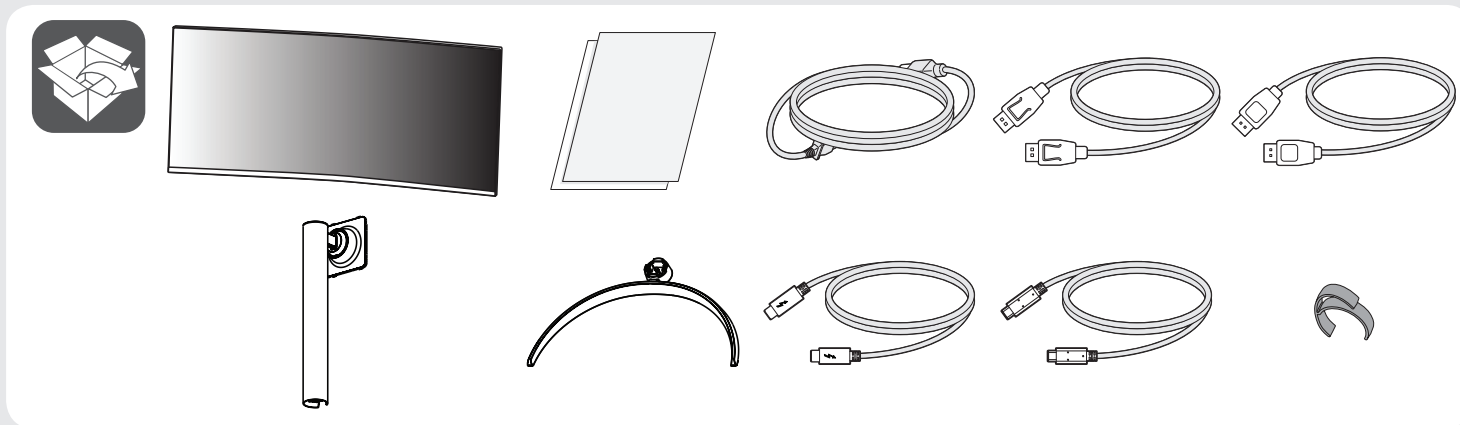

# LED LCD COMPUTER MONITOR (LED Computer Monitor)

40WP95C

You can download manuals from the LGE website.  
OWNER'S MANUAL AND REGULATORY INFO. are available at <https://www.lg.com/au/support/manuals>.  
PLEASE READ SAFETY INFORMATION BEFORE INSTALLATION AND USE. SCAN QR CODE TO ACCESS.