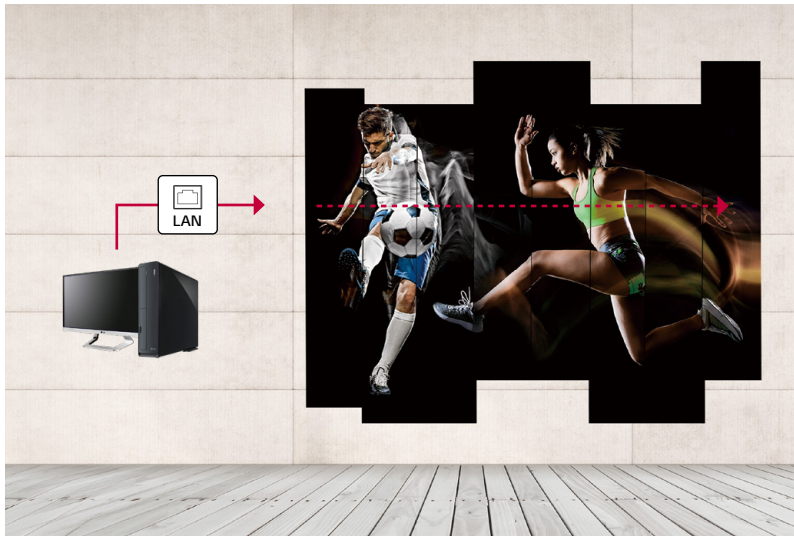

LAN Daisy Chain Management

By using this daisy-chained network feature, you can execute commands such as controlling, monitoring and even updating firmware.