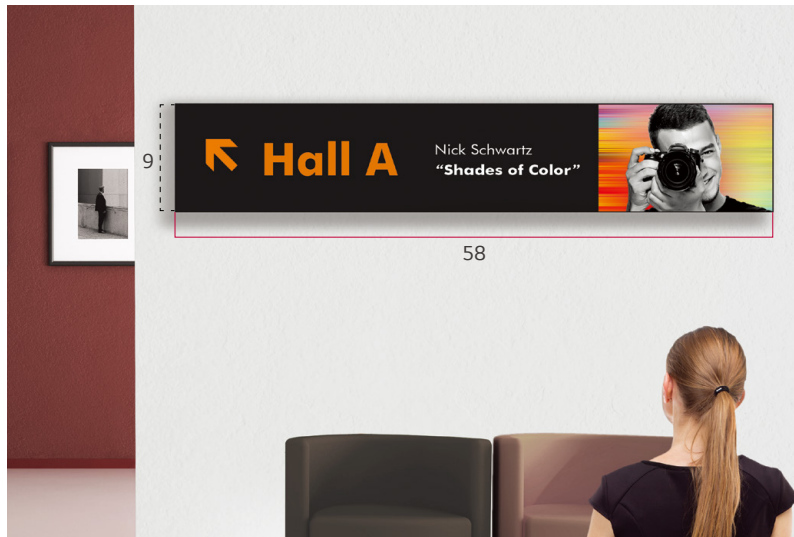

58:9 Wide Screen

High Picture Quality

Effective Content Delivery

Convenient Maintenance

\* All images in this datasheet are for illustrative purposes only.

## 58:9 Extended Wide Format

It is a unique wide screen with 58:9 bar type which provides much more flexibility in playing content\* than the conventional display of 16:9 ratio.

\* Video content only. (Images not supported)