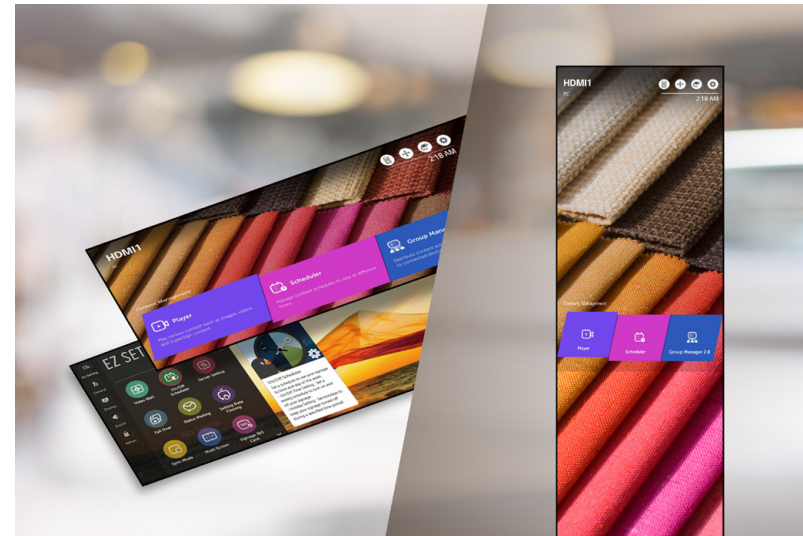

User-Friendly UX

The 86BH5F is equipped with a user-friendly UX to simplify approach flows, groups similar functions together, and adopts an intuitive GUI for ease of use. When using the display in portrait mode, OSD* can also be adjusted accordingly.