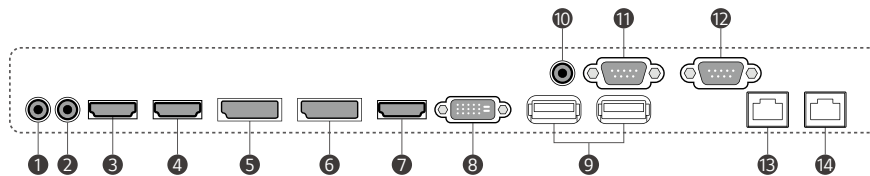

CONNECTIVITY

- ① AUDIO In
- ② AUDIO Out
- ③ HDMI(1) In 2.0
- ④ HDMI(2) In 2.0
- ⑤ DP In
- ⑥ DP Out
- ⑦ HDMI(3) In 1.4
- ⑧ DVI-D In
- ⑨ USB 2.0 In
- ⑩ IR & LIGHT SENSOR
- ⑪ RS-232C In
- ⑫ RS-232C Out
- ⑬ LAN In
- ⑭ LAN Out

SPECIFICATIONS

86BH5F

Panel	Screen Size	86"	
	Panel Technology	IPS	
	Native Resolution	3,840 x 600	
	Brightness (Typ.)	500 nit	
	Contrast Ratio	1,100 : 1	
	Dynamic CR¹⁾	500,000 : 1	
	Color Gamut	NTSC 72 %	
	Viewing Angle (H x V)	178 x 178	
	Color Depth	1.07 Billion Colors (10bit)	
	Response Time	8 ms (G to G)	
	Surface Treatment (Haze)	10 %	
	Operation Hours (Hours / Day)	24 / 7	
	Portrait / Landscape	Yes / Yes	
	Connectivity	Input	HDMI (3 HDCP 2.2), DP (HDCP 2.2), DVI-D (HDCP 1.4), Audio, USB 2.0 Type A (2)
Output		DP, Audio	
External Control		RS232C In / Out, RJ45 (LAN) In / Out, IR In	
Physical Specification	Bezel Color	Black	
	Bezel Width	4.4 mm (R/L), 5.9 mm (T/B)	
	Monitor Dimensions (W x H x D)	2,158.3 x 348.5 x 81.7 mm	
	Weight (Head)	20.5 kg	
	VESA™ Standard Mount Interface	600 x 200 mm	
Special Features	Internal Memory (8GB), Built-in Wi-Fi, Temperature Sensor, Auto Brightness Sensor, Current Sensor, Local Key Operation, webOS 4.0, Embedded CMS (Local Contents Scheduling, Group Manager), USB Plug & Play, Fail Over, Background Image (Booting Logo Image, No Signal Image), Sync Mode (RS-232C Sync, Local Network Sync), Multi-Screen (PBP (4)), Rotation (Screen Rotation, External Input Rotation), Tile Mode Setting (Max. 15 x 15), Setting Data Cloning, SNMP, ISM Method, Auto Set ID, Status Mailing, Control Manager, Crestron Connected²⁾, Smart Energy Saving, PM Mode, Wake on LAN, Beacon, HDMI-CEC³⁾, webRTC		
Environment Conditions	Operation Temperature Range	0 °C to 40 °C	
	Operation Humidity Range	10 % to 80 %	
Power	Power Supply	AC 100 - 240 V -, 50 / 60 Hz	
	Power Type	Built-in Power	
	Power Consumption	Typ. / Max. 220 W / 240 W BTU (British Thermal Unit) 751 BTU/Hr (Typ.), 819 BTU/Hr (Max.)	
Sound	Speaker	No	
Certification	Safety	CB, NRTL	
	EMC	FCC Class "A" / CE / KC	
	ErP	Yes	
Media Players Compatibility	OPS Type Compatible	Yes (Piggyback)	
	OPS Power Built In	No	
Software Compatibility	SuperSign CMS⁴⁾, SuperSign Control / Control+, SuperSign WB, SuperSign Media Editor, ConnectedCare⁵⁾		
Accessories	Basic	Remote Controller, Power Cord, DP Cable, RS-232C Cable, IR/Light Sensor Receiver, Manual	
	Optional	OPS Kit (KT-OPSF)	

1) The luminosity ratio of Full Black / Full White color on video input condition. 2) Network based control
3) Compatibility may differ by equipment. 4) The SuperSign Editor function is not supported. 5) The availability can differ by region.

* Specification are subject to change without notice, so please contact LG sales team to verify before ordering.

* Dimensions & Jack Panels may differ from the above image, so please contact LG salesteam to verify before ordering.

- www.lg.com/b2b
- www.youtube.com/c/LGECCommercialDisplay
- www.facebook.com/LGInformationDisplay
- www.linkedin.com/company/lginformationdisplay